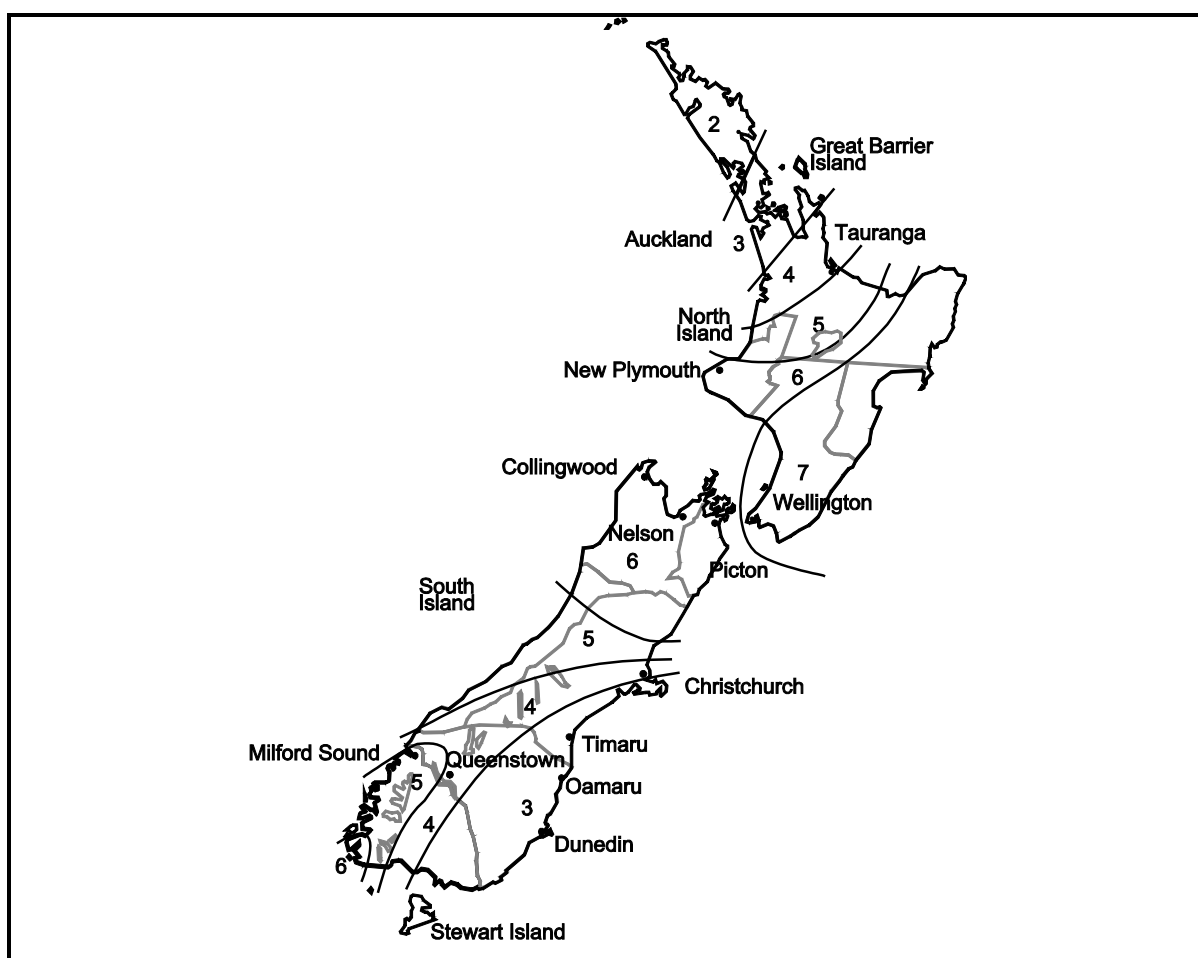

Malaysia (Cont'd.)

Hazard Zones	3,4
Cities:	
Kuala Lumpur	3
Singapore	3
Sandakan.....	4
Tawau.....	4

New Caledonia

Hazard Zone	4

New Zealand